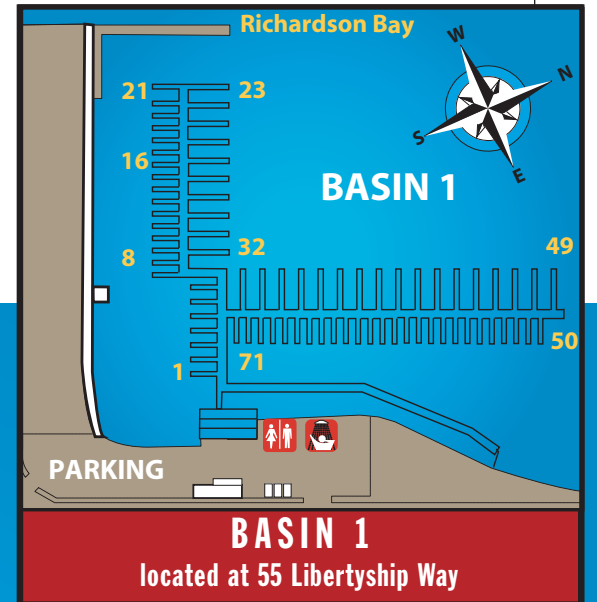

During the high season
the fuel dock opens at
6:00 AM on Fri/Sat/Sun.

Richardson Bay